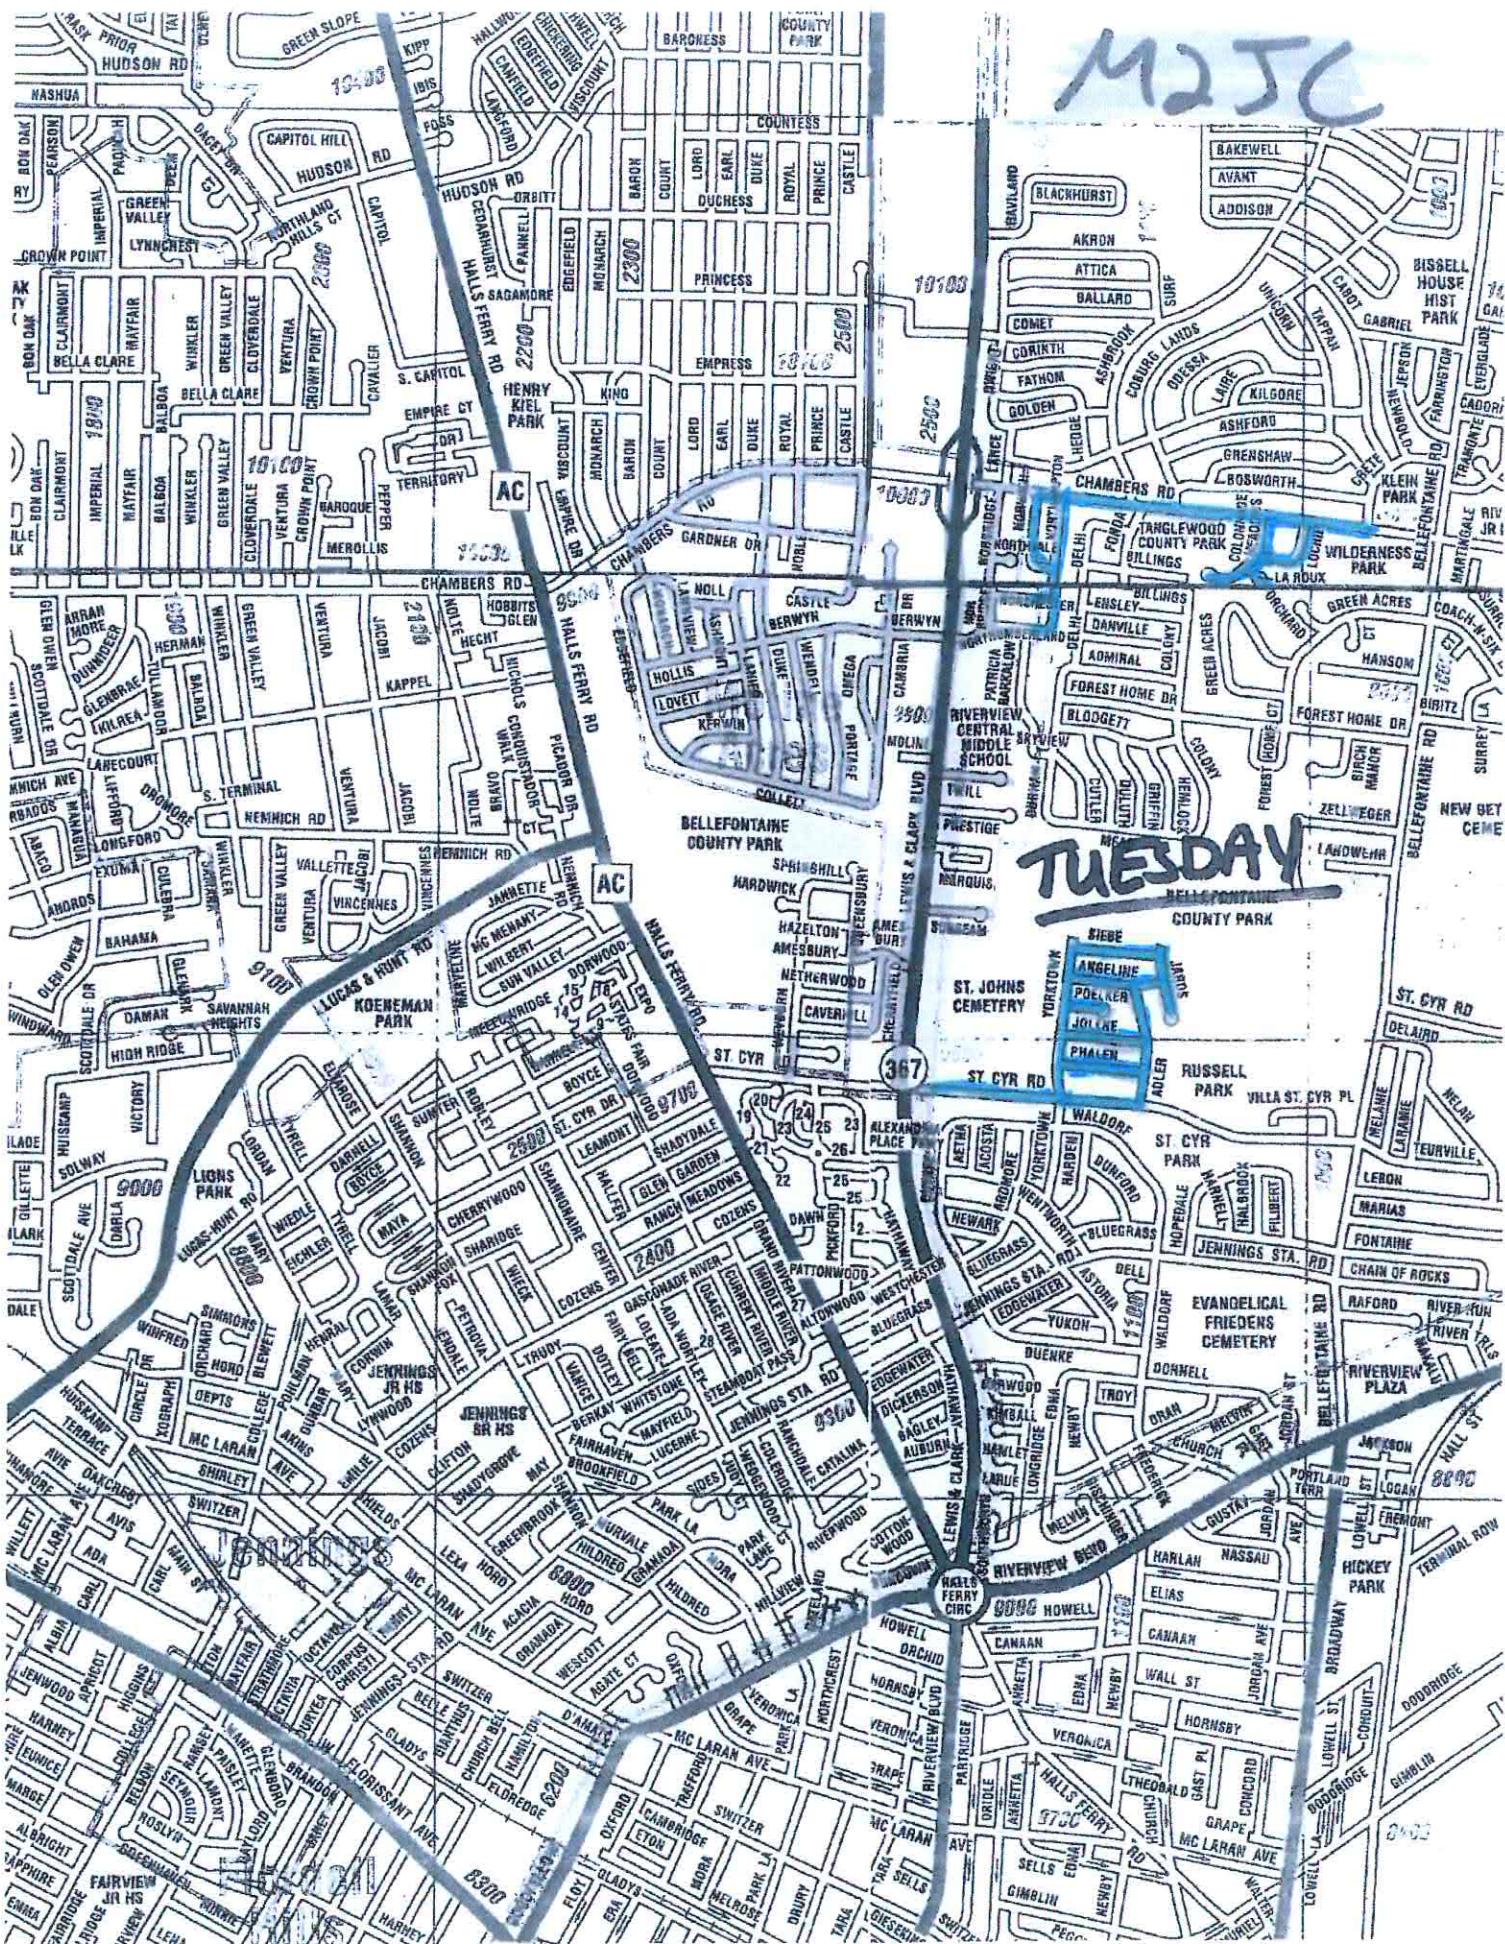

M2JC

TUESDAY

ANGELINE
JOELAE
PHALEN

367

8000

8890

8400